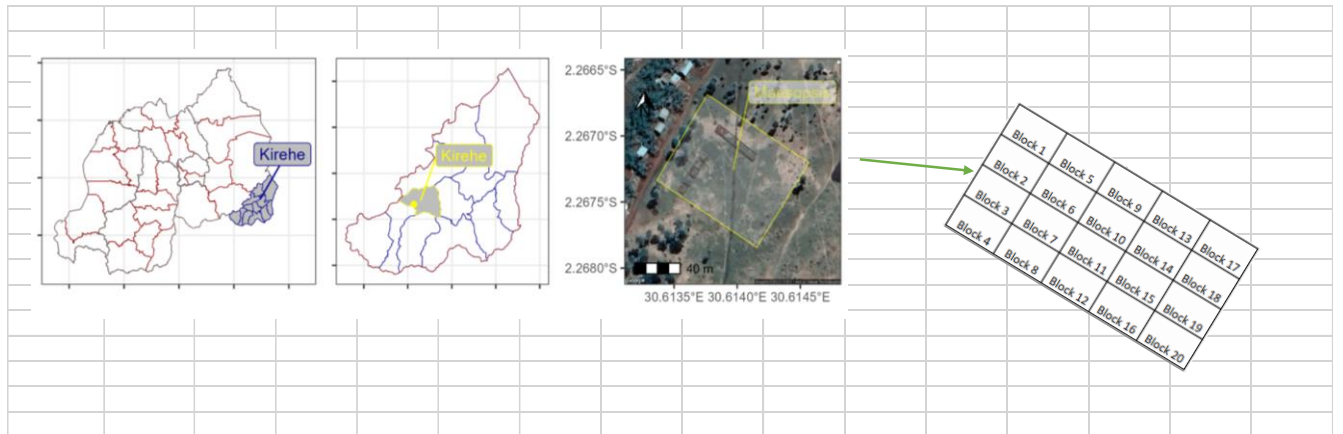

## BSO Design

Seeds collected in: June 2023

Seeds sowed in: July 2023

Trial Planted in: November 2023

Location: Latitude 2°16'02.24"S; Longitude 30°36'50.16"E

Parallel trial: *Maesopsis eminii* BSO in Nyagatare

<b>BSO Design</b>	<b>Complete randomized block design</b>
<b>No of provenances</b>	4
<b>No of families</b>	49
<b>No of Blocks</b>	20
<b>No of rows in each block</b>	7
<b>No of columns in each block</b>	7
<b>No of plants within each block</b>	49
<b>Spacing</b>	3 metre x 3 metre
<b>Total number of plants</b>	980
<b>Total area of BSO in square metres</b>	8967
<b>Total area of BSO in Hectares</b>	0,8967

# Location map and positions of Blocks